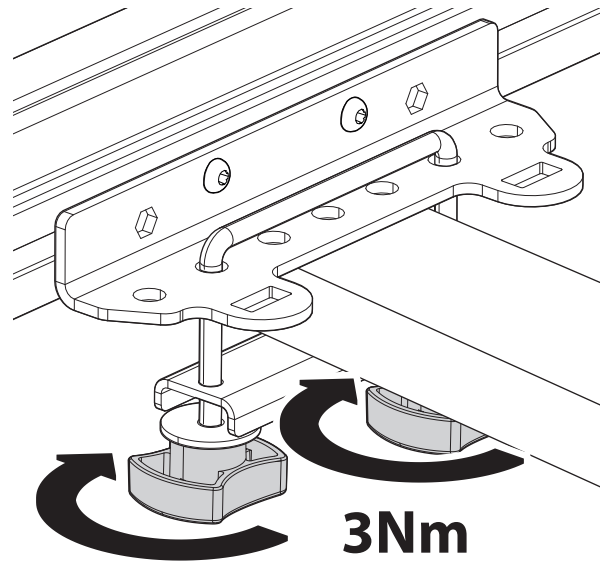

7

8

9

10

 **Pag.12**

 **Pag.13**

12

U-Bolts Fixing

x4

3Nm
2.2lbf·ft

13 T-Screw Fixing

x4

14

CAR
MANUAL

MAX LOAD : 75kg 165lb

+