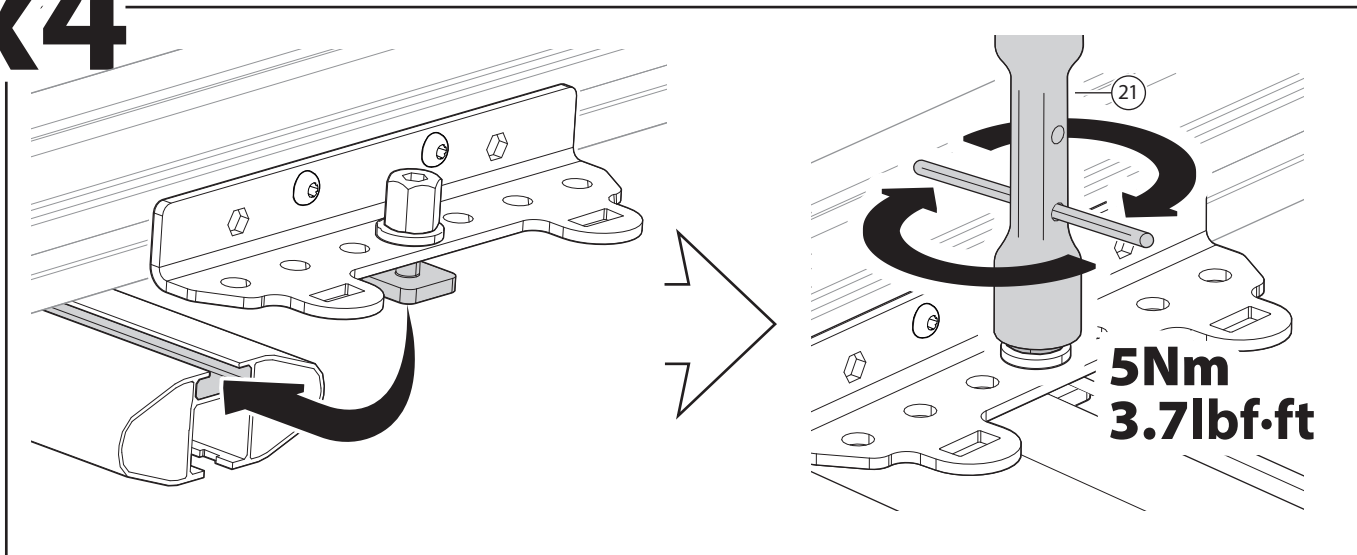

x4

3Nm
2.2lbf·ft

13 T-Screw Fixing

x4

14

CAR
MANUAL

MAX LOAD : 75kg 165lb

+