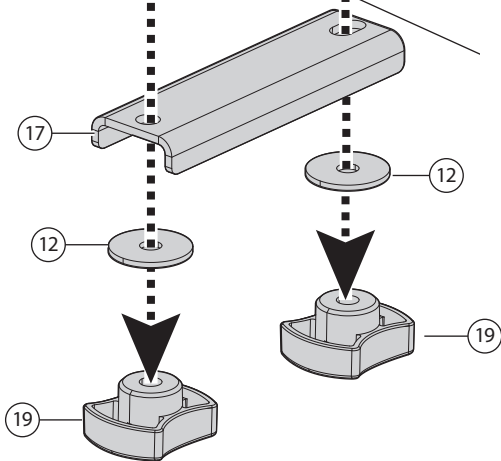

7

8

9

10

 **Pag.12**

 **Pag.13**

12

U-Bolts Fixing

x4

3Nm
2.2lbf·ft

13 T-Screw Fixing

x4

14

CAR
MANUAL

MAX LOAD : 75kg 165lb

+