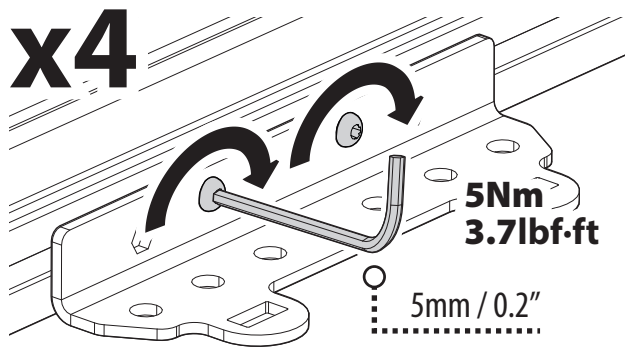

7

8

9

10

 **Pag.12**

 **Pag.13**

12

U-Bolts Fixing

x4

3Nm
2.2lbf·ft

13 T-Screw Fixing

x4

14

CAR
MANUAL

MAX LOAD : 75kg 165lb

+