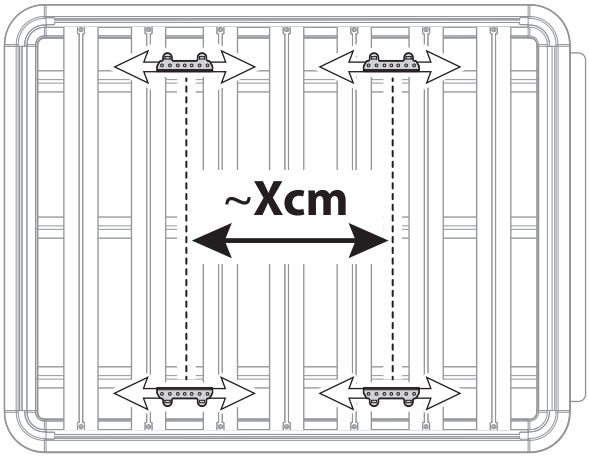

Pag.12

Pag.13