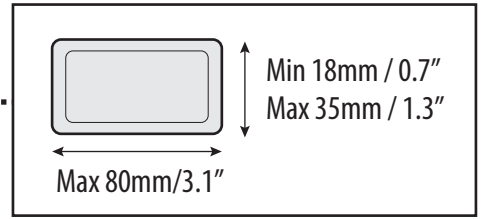

x14

SEQUOIA XL

x18

4

x3

5

x2

6

x4

3Nm
2.2lbf·ft

13 T-Screw Fixing

x4

14

CAR
MANUAL

MAX LOAD : 75kg 165lb

+